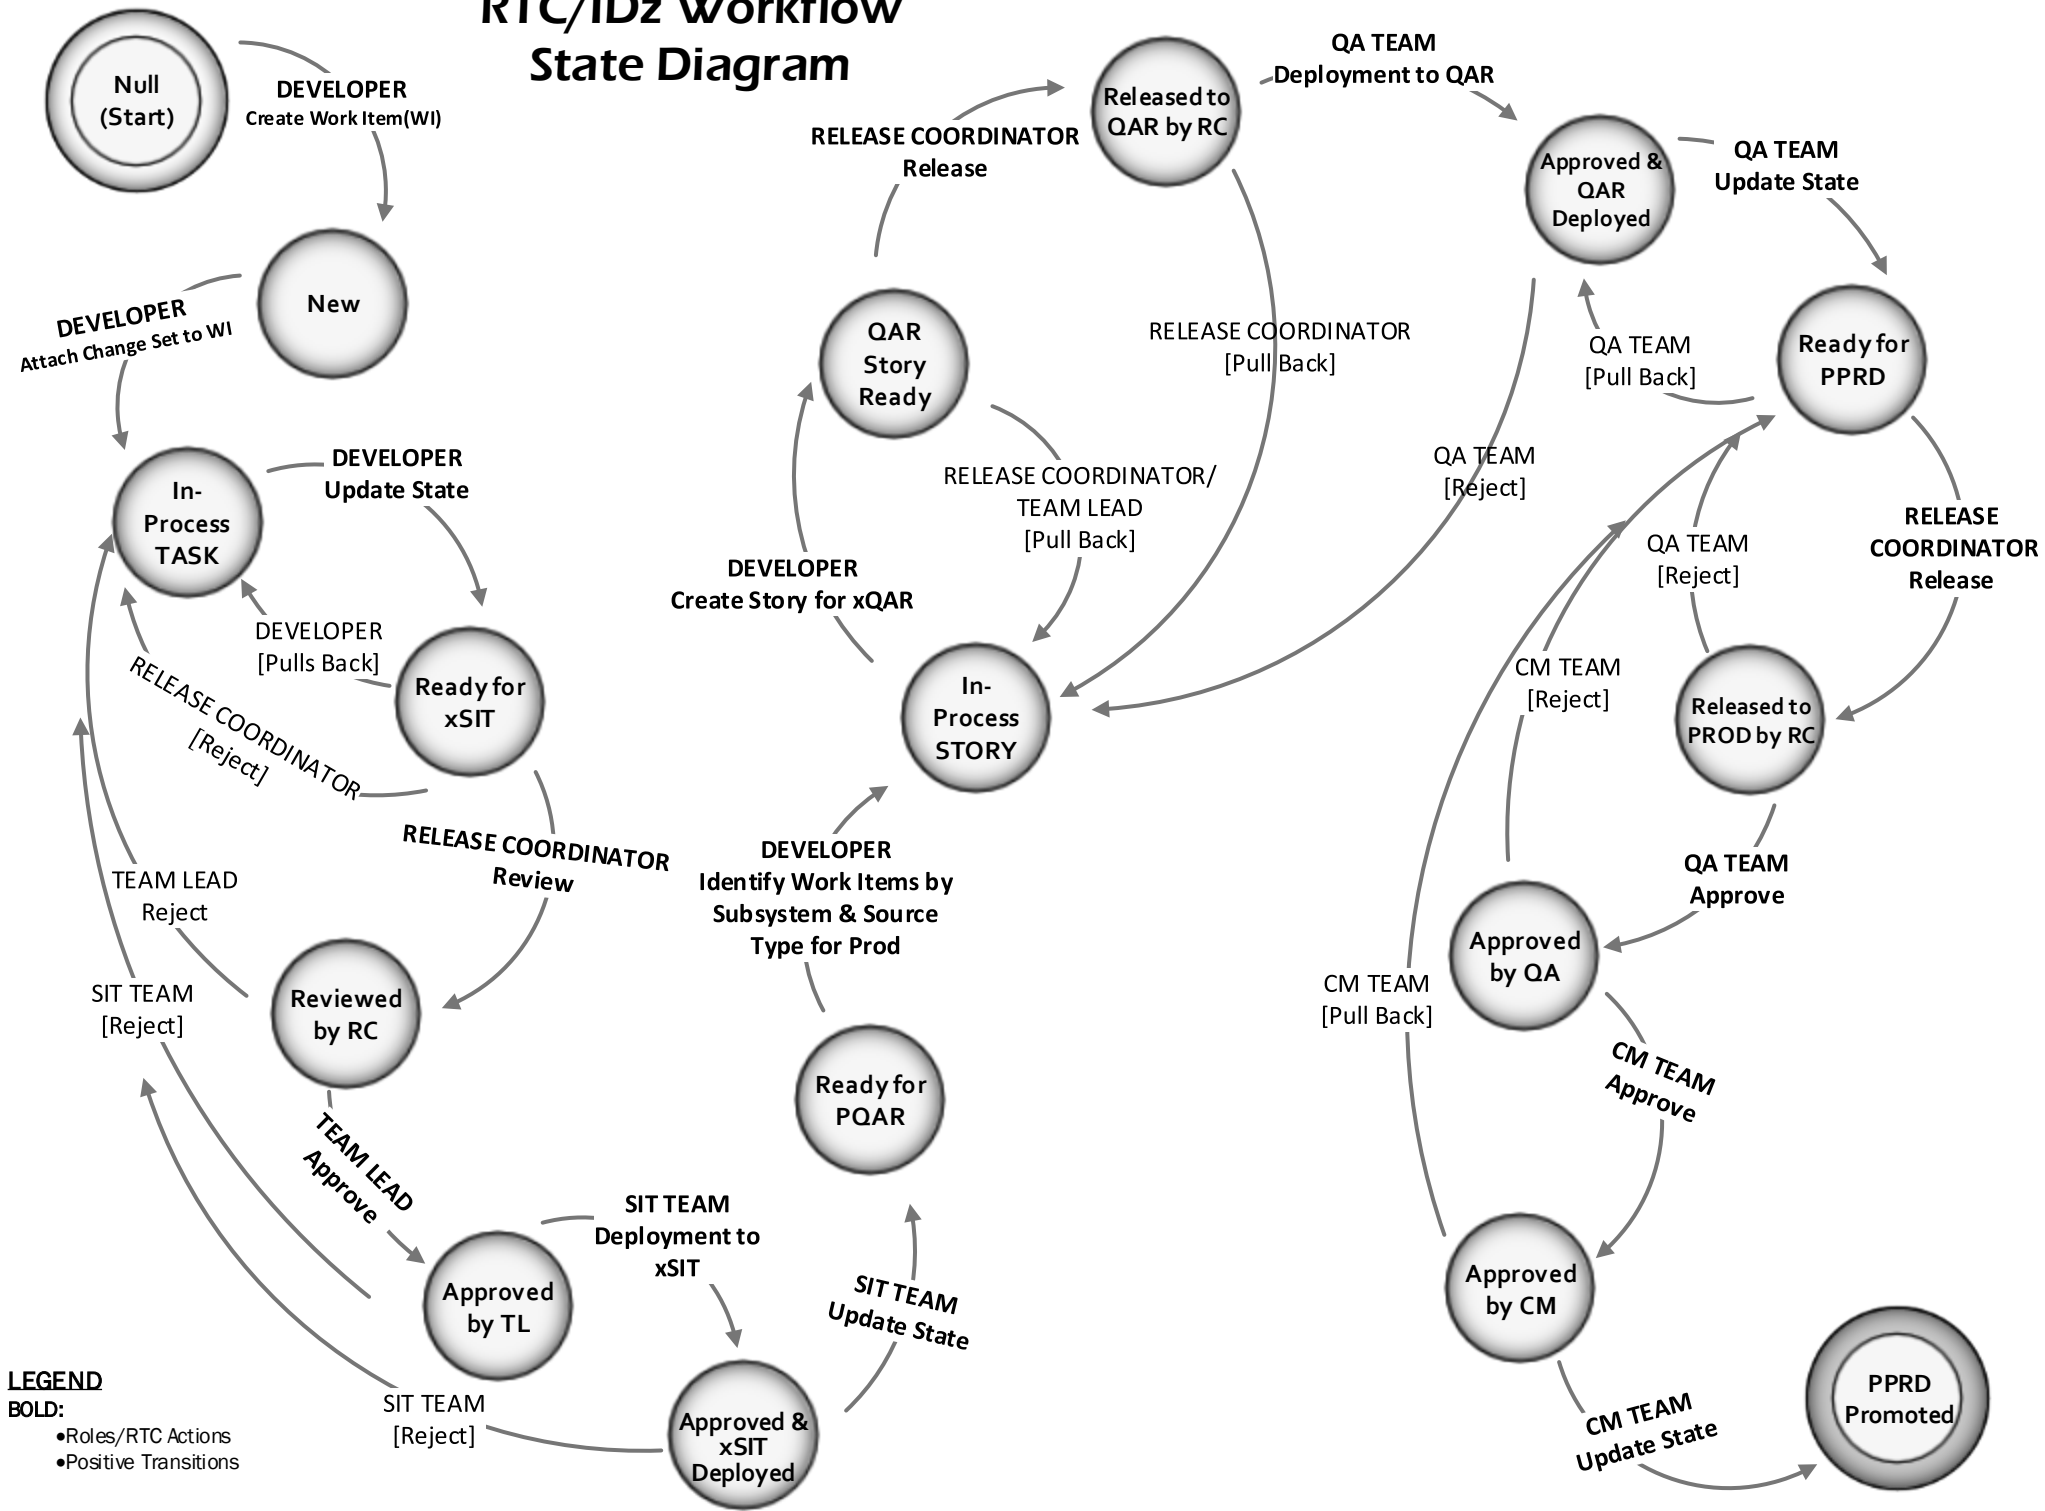

RTC/IDz Workflow State Diagram

LEGEND
BOLD:
 ● Roles/RTC Actions
 ● Positive Transitions